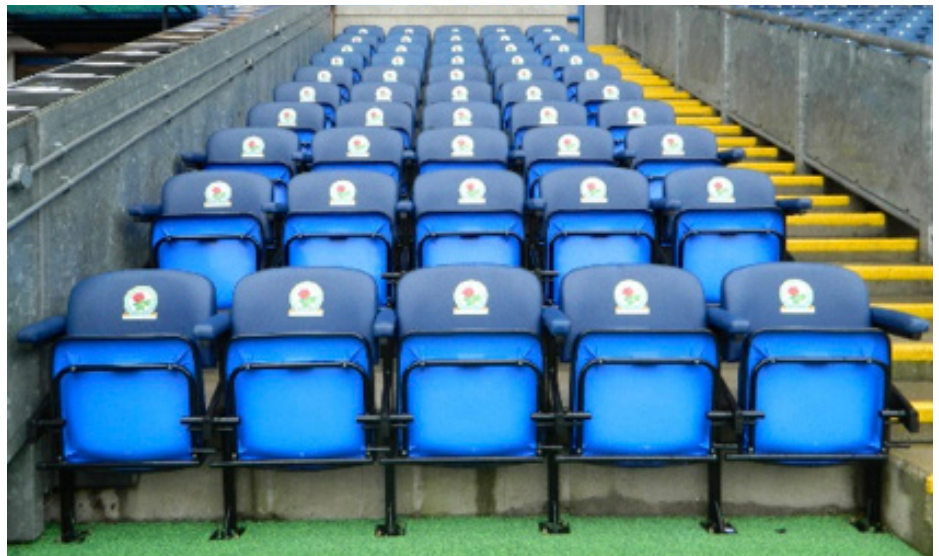

# Dug Out Seating Range

There are a number of options available to fit your dugouts with seating each having various price points, comfort and stature.

## Colosseum

Our most popular General Admission Seating. The Colosseum is available with both plastic seating and fully upholstered to provide a cost effective solution.

INSTALLATION OPTIONS	
Tread Fixed	Riser Fixed